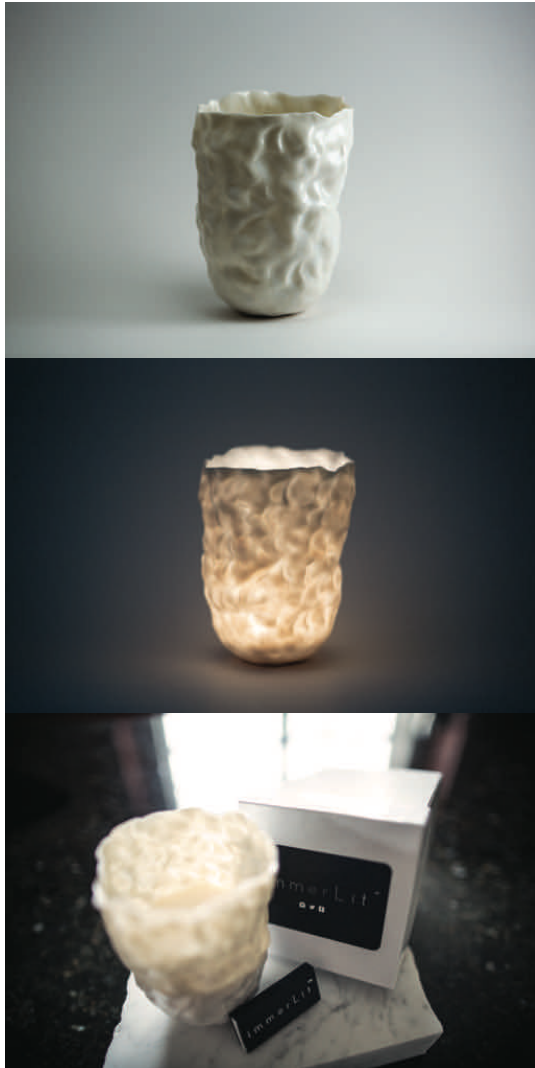

immerLit

CANDLE VOTIVES

Individually designed and handcrafted in Cambridge MA, USA

Fine translucent porcelain, translucent cream glaze, hand poured soy wax, 'invisible' cork base.
Designed for use with replaceable tealight candles after candle has burned.

Dimensions: 6"H, 4"W

Lead time; up to 2 weeks

Perfect on a nightstand, window sill, or anywhere you enjoy candlelight.
Purchase multiple votives for a dining table, coffee table, or fireplace mantel.

\$64 as listed.